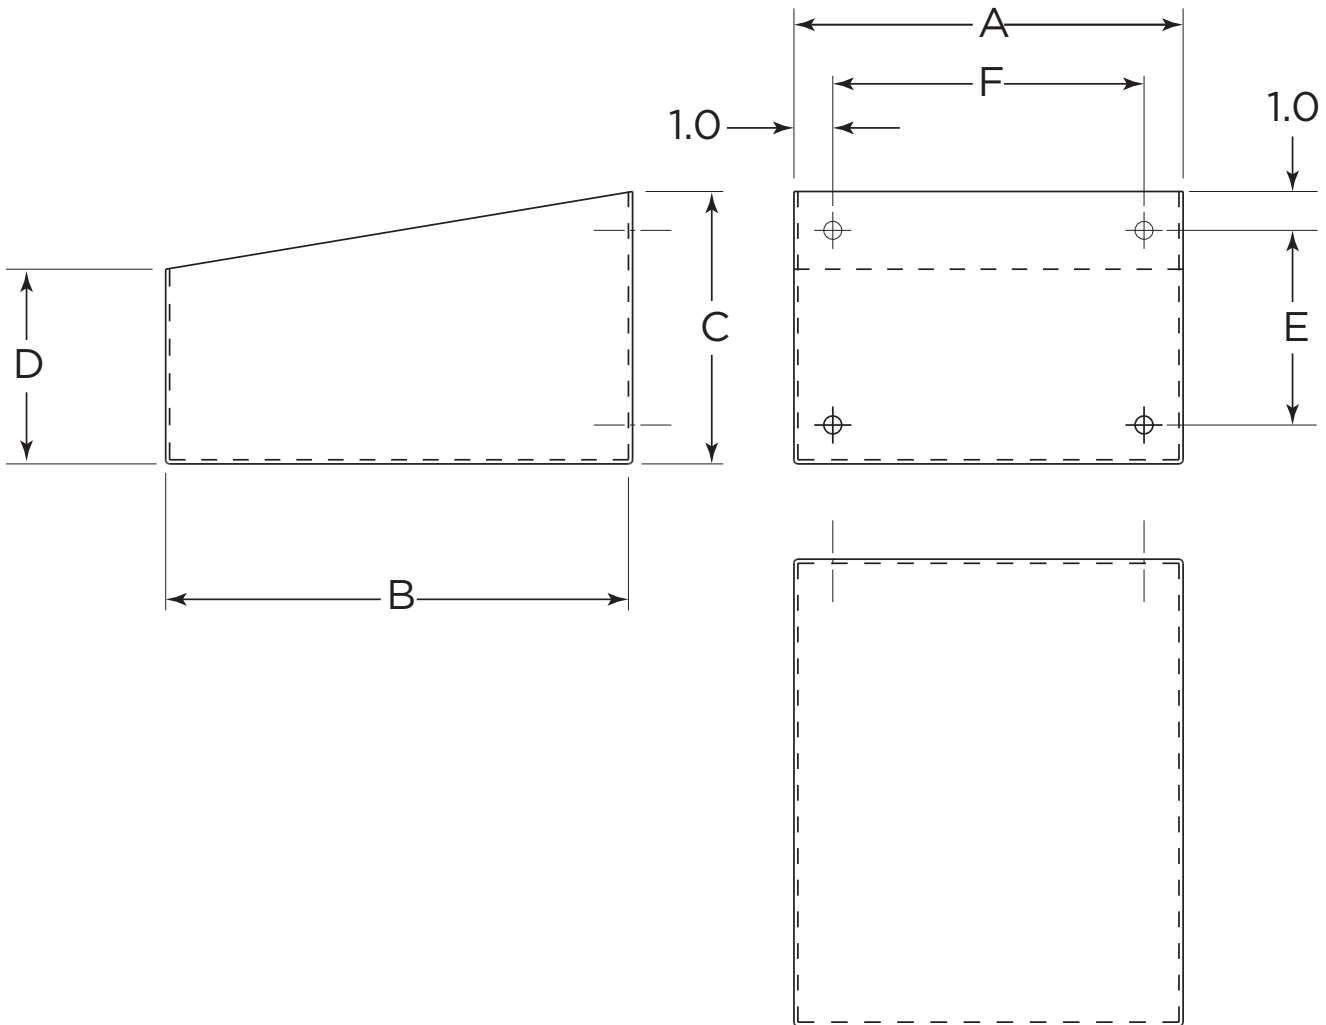

NEMA Cabinet Legs

NEMA Cabinet Legs

For use with CDEUX, CDEUW, CDEUL and TECUL Series NEMA Cabinet Style Filters

Each Leg requires the following additional installation hardware *(sold separately)*

<u>Tyco P/N</u>	<u>Description</u>	<u>Qty</u>
4-1609604-6	Screw, 7-16 x 1" L	4
4-1609555-6	Nut, Hex 7/16-14	4
4-1609422-5	Washer, Flat, 7/16"	8
4-1609428-5	Washer, Lock, 7/16"	4

Filter cabinets specified with factory installed legs are supplied with legs continuously welded to the exterior of the filter enclosure. No penetrations are made in the enclosure to accommodate the legs.

* 1200A Models require two LU800 and one LU1200C. The LU1200C is the Center Leg only.
** 1000A Models require two LF800 and one LF1000C. The LF1000C is the Center Leg only